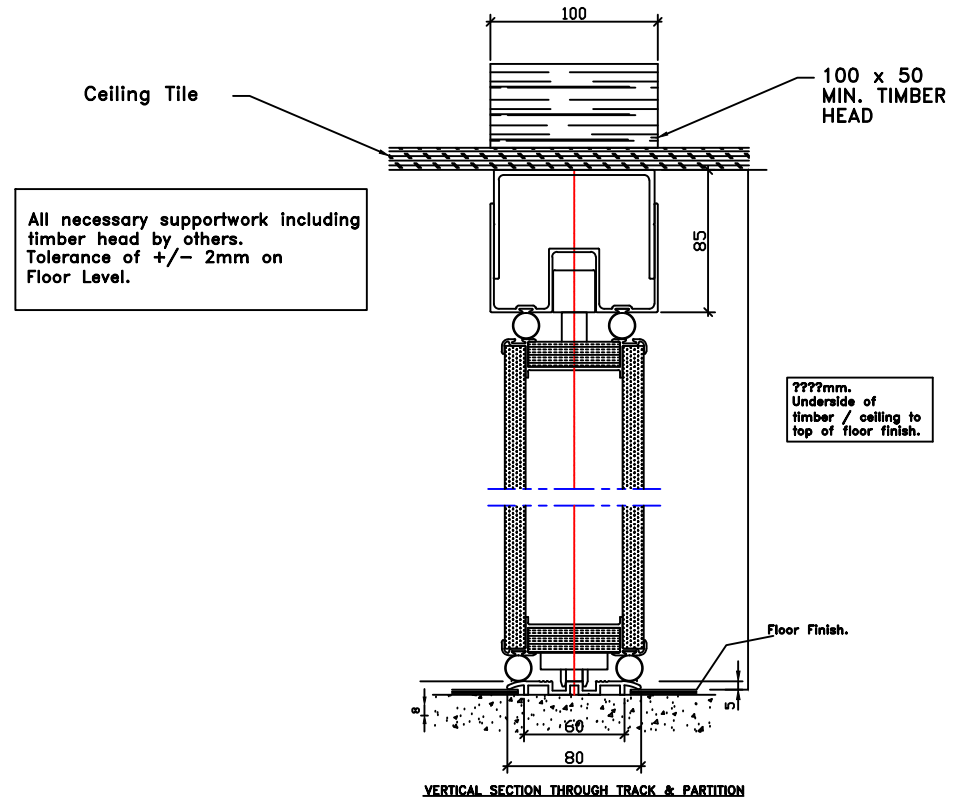

Endfold

Doors must remain connected (Magnetic Catches) until all panels are fully extended and locked into place.

Project:	?????						
Product:	Sesam Vikett 85 Floor Mounted Partition.						
Configuration:	Endfold, 2 wings of 2 full panels and 1 end panel.						
Finish:	Duospas LP Laminate.						
Sound Reduction:	??dB (lab value)	Total Weight:	??kgs approx				
Ironmongery:	Latch and Dish Handles	Drawing No:	???				
Scale:	N.T.S.	Date:	20.12.13	Drawn By:	RLW	Issue:	A
Revisions:							