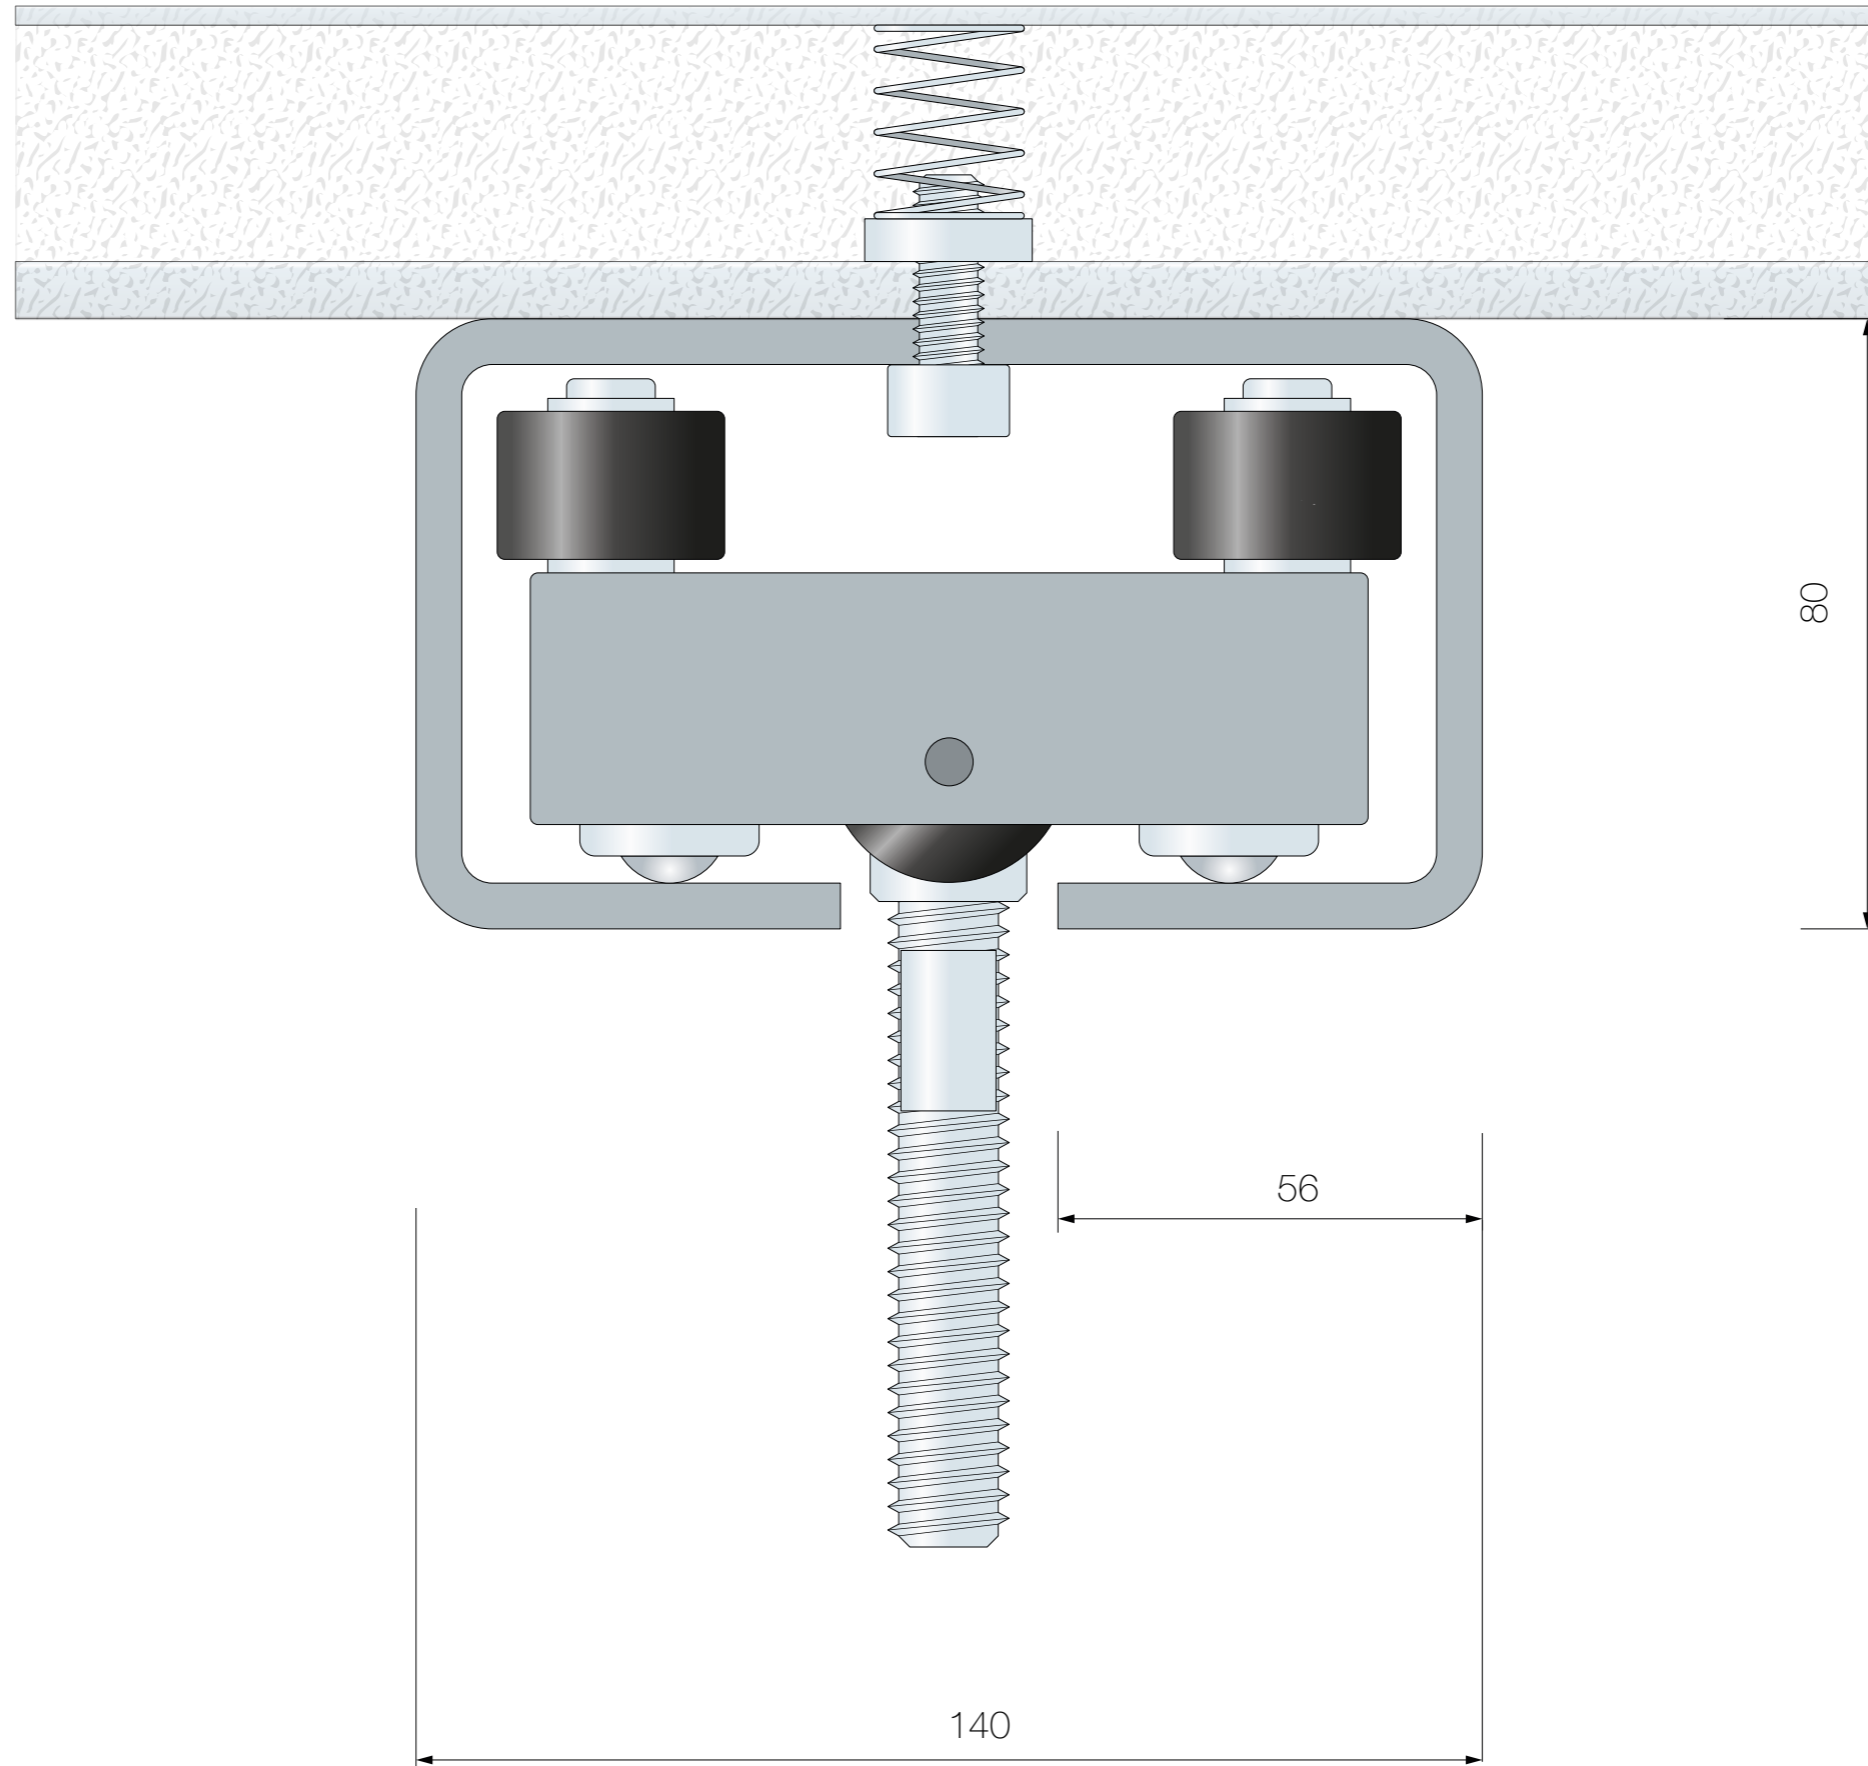

MonoWall A

Heavy Duty Head Track System

Operable Wall Systems
Greenacres, Flaunden Lane,
Belsize, Hertfordshire. WD3 4NS
01923 244 258

SYSTEM: MonoWall/MonoGlaze

TITLE:
Heavy Duty Head Track Assembly

DRAWING NO: MHD100HDA

REV: 2.0   **DATE:** 13.06.22

DRAWING BY: Chris Hardey

SCALE: 1:1 @ A3

For use with all:
MonoWall and MonoGlaze
systems

The information contained within this drawing is
Confidential, and remains the sole property of
Monowa Operable Wall Systems Ltd
COPYRIGHT Monowa Operable Wall Systems Ltd © 2022