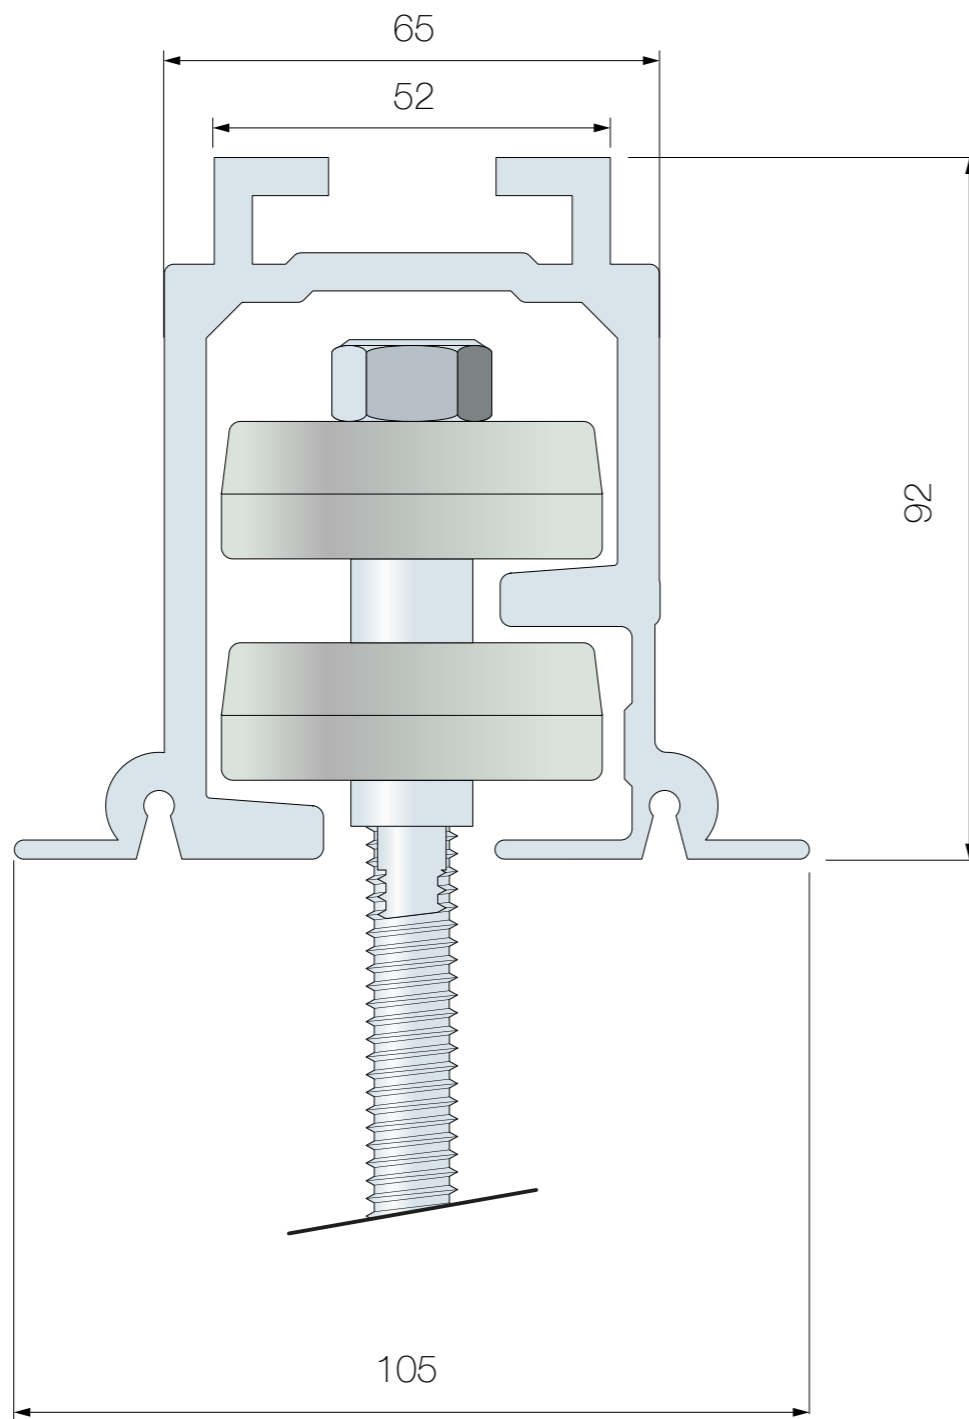

## MonoWall A Single Point Head Track System

## MonoWall D Single Point Head Track System

**REV:** 2.0      **DATE:** 13.06.22

**DRAWING BY:** Chris Hardey

**SCALE:** 1:1 @ A3

For use with all:  
MonoWall and MonoGlaze  
systems

The information contained within this drawing is  
Confidential, and remains the sole property of  
**Monowa Operable Wall Systems Ltd**  
**COPYRIGHT** Monowa Operable Wall Systems Ltd © 2022

## MonoWall A Twin Point Head Track System