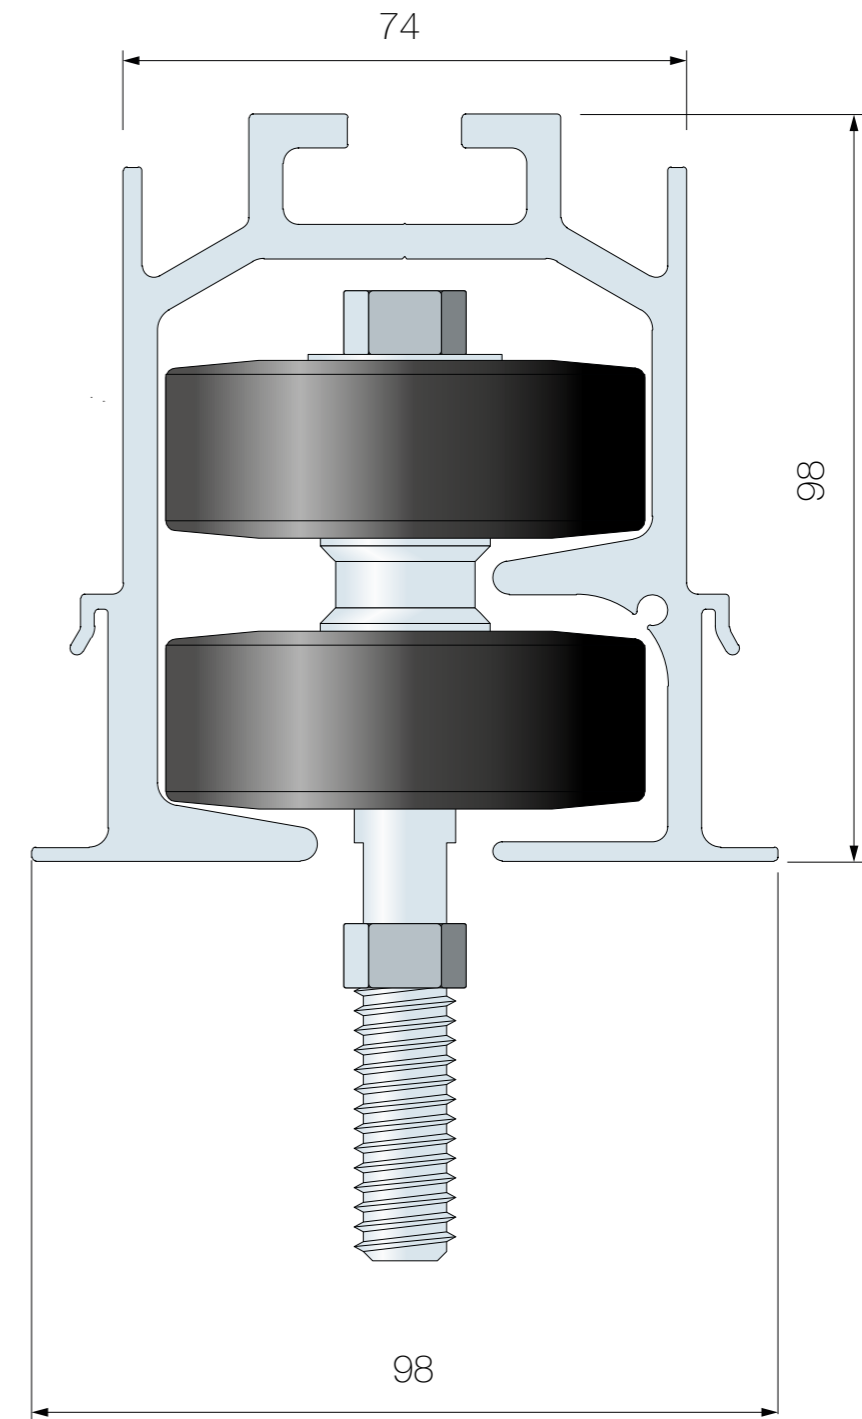

MonoWall D Twin Point Head Track System

Operable Wall Systems
Greenacres, Flaunden Lane,
Belsize, Hertfordshire. WD3 4NS
01923 244 258

SYSTEM: MonoWall/Clear/Glaze

TITLE:
Twin Point Head Track Assembly

DRAWING NO: MHD100TP

REV: 2.0   **DATE:** 13.06.22

DRAWING BY: Chris Hardey

SCALE: 1:1 @ A3

For use with all:
MonoWall, MonoClear and
MonoGlaze systems

The information contained within this drawing is
Confidential, and remains the sole property of
Monowa Operable Wall Systems Ltd
COPYRIGHT Monowa Operable Wall Systems Ltd © 2022