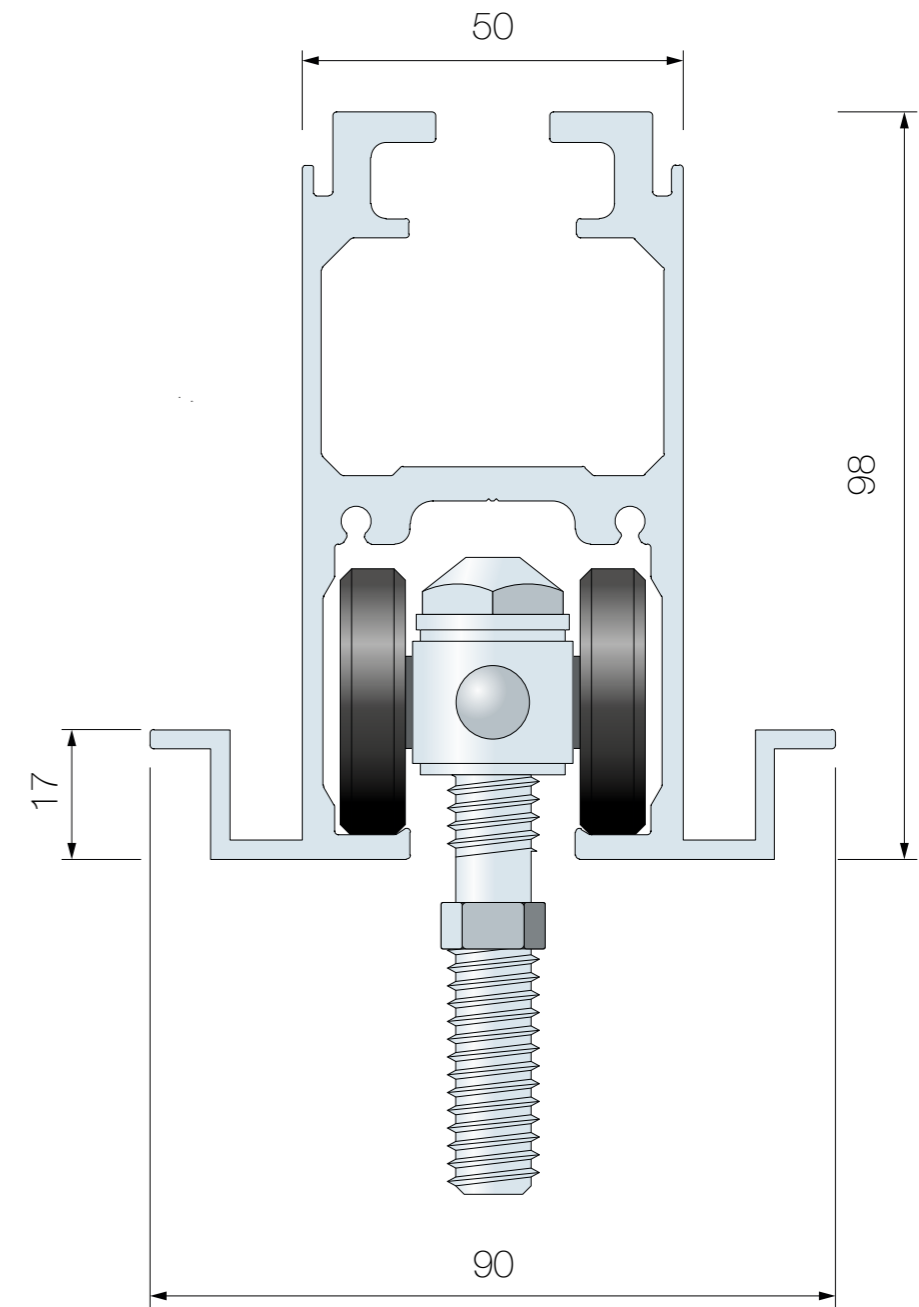

MonoWall D Single Point Head Track System

Operable Wall Systems

Greenacres, Flaunden Lane,
Belsize, Hertfordshire. WD3 4NS
01923 244 258

SYSTEM: MonoWall/MonoGlaze

TITLE:
Single Point Head Track Assembly

DRAWING NO: MHD100SP

REV: 2.0   **DATE:** 13.06.22

DRAWING BY: Chris Hardey

SCALE: 1:1 @ A3

For use with all:
MonoWall and MonoGlaze
systems

The information contained within this drawing is
Confidential, and remains the sole property of
Monowa Operable Wall Systems Ltd
COPYRIGHT Monowa Operable Wall Systems Ltd © 2022