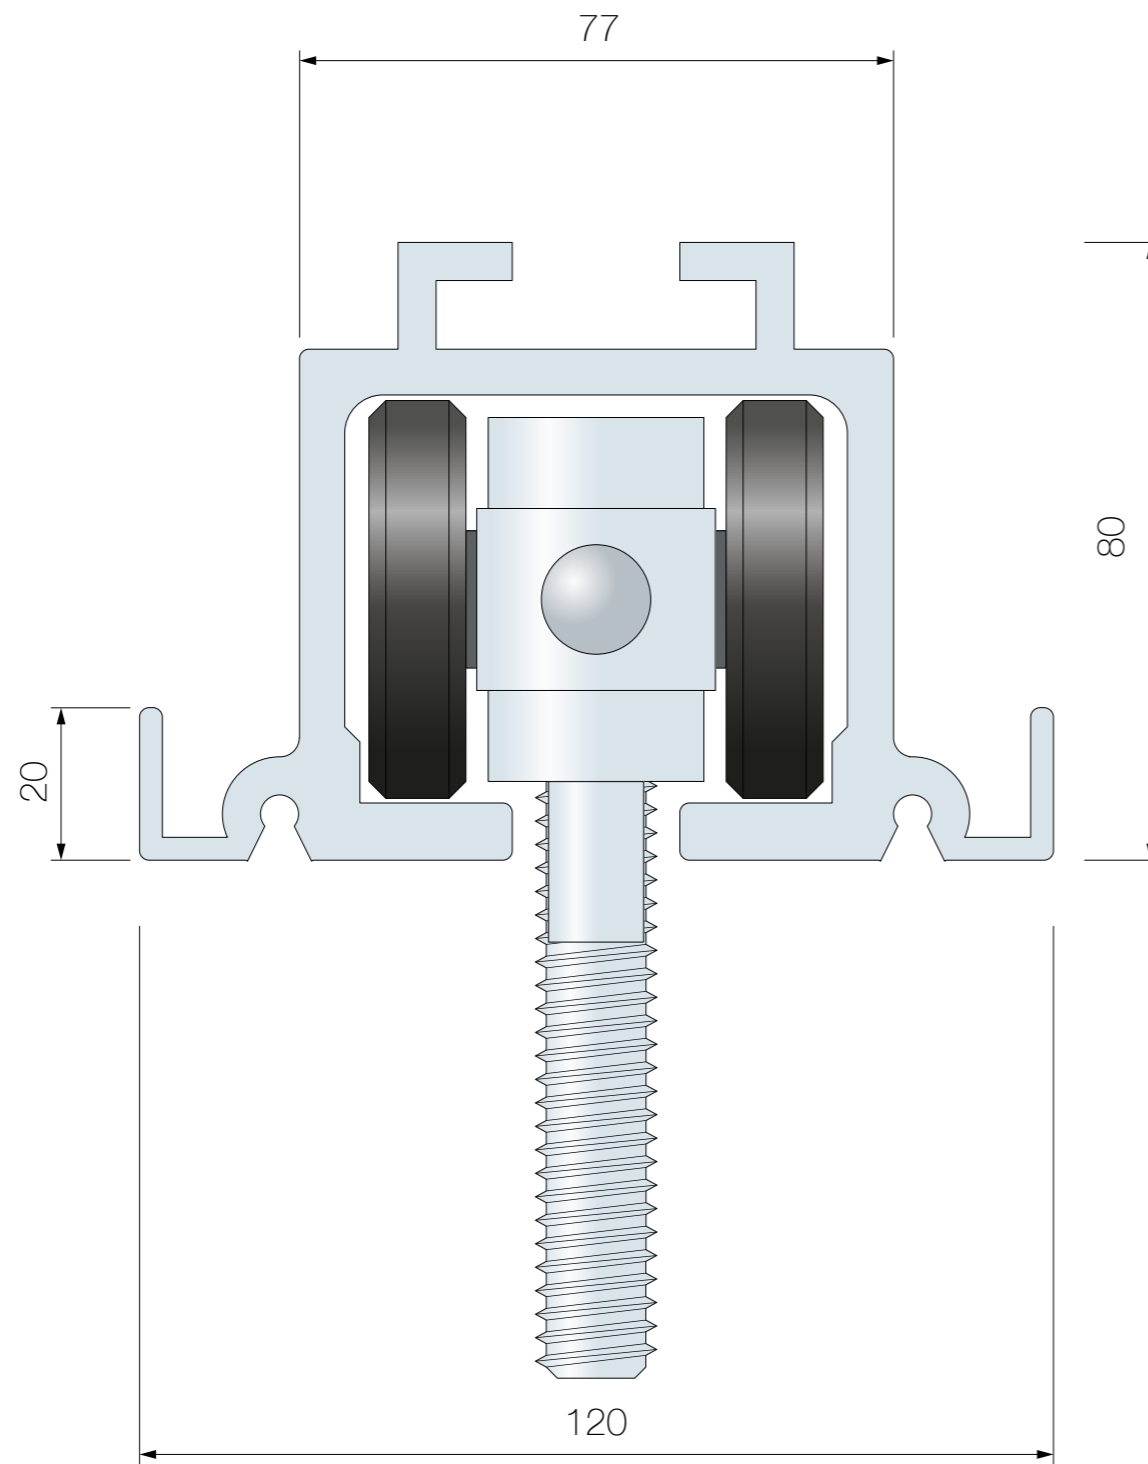

**DRAWING NO:** MHD100HDA

**REV:** 2.0      **DATE:** 13.06.22

**DRAWING BY:** Chris Hardey

**SCALE:** 1:1 @ A3

For use with all:  
MonoWall and MonoGlaze  
systems

The information contained within this drawing is  
Confidential, and remains the sole property of  
**Monowa Operable Wall Systems Ltd**  
**COPYRIGHT** Monowa Operable Wall Systems Ltd © 2022

## MonoWall A Single Point Head Track System