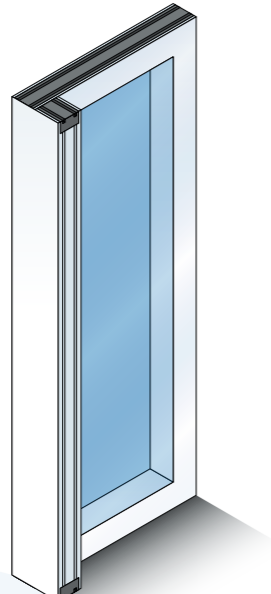

Panel Options

Basic Panel

Full Height Pass Door
Permanently hinged to wall
jamb

Inset Pass Door
(IPD)

Basic Panel
With optional bespoke privacy
blinds (MonoGlaze P system only)

Junction Panel L
(JPL)

Telescopic End
Closure Panel
(TE)