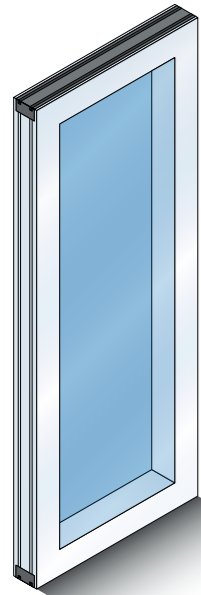

Panel Options

Basic Panel

Full Height Pass Door
Permanently hinged to wall
jamb

Inset Pass Door
(IPD)

Basic Panel
With optional bespoke privacy
blinds (MonoGlaze P system only)

Junction Panel L
(JPL)

Telescopic End
Closure Panel
(TE)