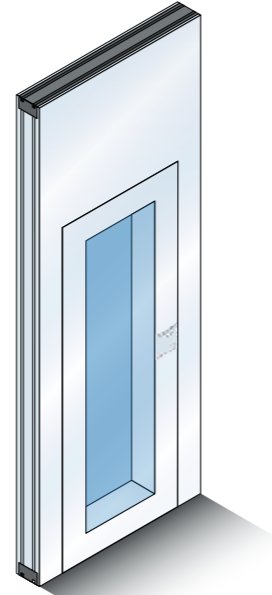

Panel Options

Basic Panel

Full Height Pass Door
Permanently hinged to wall
jamb

Inset Pass Door
(IPD)

Basic Panel
With optional bespoke privacy
blinds (MonoGlaze P system only)

Junction Panel L
(JPL)

Telescopic End
Closure Panel
(TE)