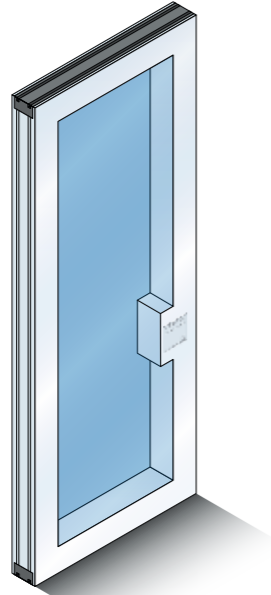

Panel Options

Basic Panel

Full Height Pass Door
Permanently hinged to wall
jamb

Inset Pass Door
(IPD)

Basic Panel
With optional bespoke privacy
blinds (MonoGlaze P system only)

Junction Panel L
(JPL)

Telescopic End
Closure Panel
(TE)