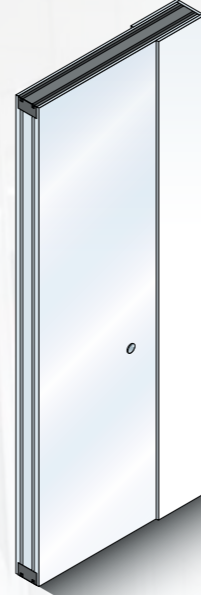

Panel Options

Basic Panel

Full Height Pass Door
Permanently hinged to wall
jamb

Inset Pass Door
(IPD)

Basic Panel
With optional bespoke privacy
blinds (MonoGlaze P system only)

Junction Panel L
(JPL)

Telescopic End
Closure Panel
(TE)