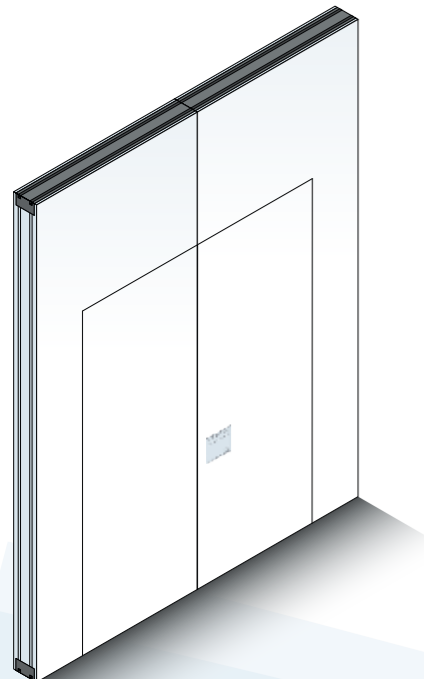

Panel Options

Basic Panel

Max Glazed Panel
With maximum sized optional
vision panel

Full Height Pass Door
Permanently hinged to wall jamb

Double Inset Pass Door
(DIPD)

Double Inset Pass Door
(DIPD) With optional bespoke
vision panels

Telescopic End
Closure Panel
(TE)

Full Height Pass Door
(FHPD) Permanently hinged to wall
jamb, with optional bespoke
vision panel

Inset Pass Door
(IPD)

Inset Pass Door
(IPD) With optional bespoke
vision panel