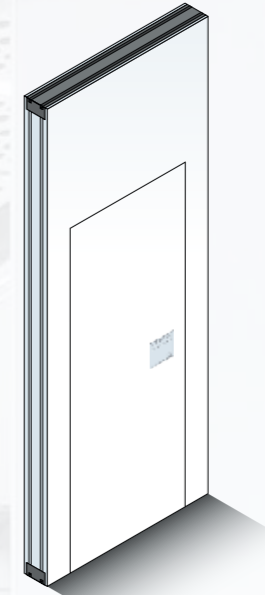

Panel Options

Basic Panel

Max Glazed Panel
With maximum sized optional
vision panel

Full Height Pass Door
Permanently hinged to wall jamb

Double Inset Pass Door
(DIPD)

Double Inset Pass Door
(DIPD) With optional bespoke
vision panels

Telescopic End
Closure Panel
(TE)

Full Height Pass Door
(FHPD) Permanently hinged to wall
jamb, with optional bespoke
vision panel

Inset Pass Door
(IPD)

Inset Pass Door
(IPD) With optional bespoke
vision panel