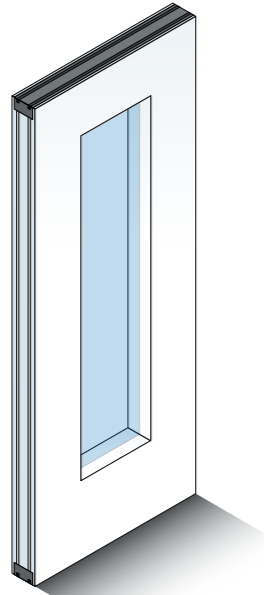

Panel Options

Basic Panel

Max Glazed Panel
With maximum sized optional
vision panel

Full Height Pass Door
Permanently hinged to wall jamb

Double Inset Pass Door
(DIPD)

Double Inset Pass Door
(DIPD) With optional bespoke
vision panels

Telescopic End
Closure Panel
(TE)

Full Height Pass Door
(FHPD) Permanently hinged to wall
jamb, with optional bespoke
vision panel

Inset Pass Door
(IPD)

Inset Pass Door
(IPD) With optional bespoke
vision panel

Junction Panel T
(JPT)

Junction Panel L
(JPL)

Capped End Panel
For schemes specified with
open ended division