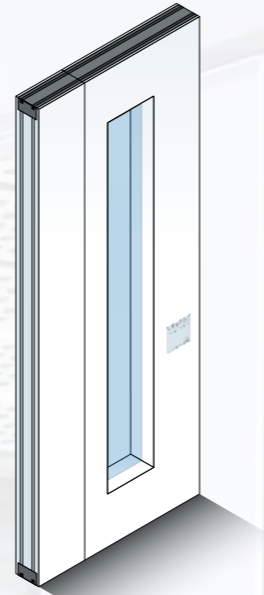

Panel Options

Basic Panel

Max Glazed Panel
With maximum sized optional
vision panel

Full Height Pass Door
Permanently hinged to wall jamb

Double Inset Pass Door
(DIPD)

Double Inset Pass Door
(DIPD) With optional bespoke
vision panels

Telescopic End
Closure Panel
(TE)

Full Height Pass Door
(FHPD) Permanently hinged to wall
jamb, with optional bespoke
vision panel

Inset Pass Door
(IPD)

Inset Pass Door
(IPD) With optional bespoke
vision panel

Junction Panel T
(JPT)

Junction Panel L
(JPL)

Capped End Panel
For schemes specified with
open ended division