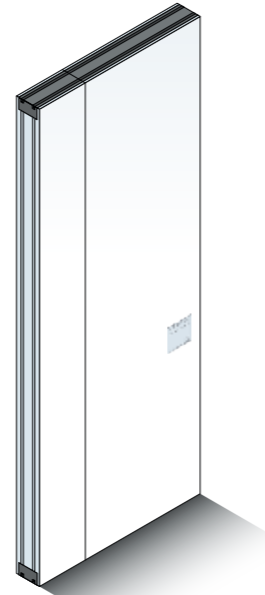

Panel Options

Basic Panel

Max Glazed Panel
With maximum sized optional
vision panel

Full Height Pass Door
Permanently hinged to wall jamb

Double Inset Pass Door
(DIPD)

Double Inset Pass Door
(DIPD) With optional bespoke
vision panels

Telescopic End
Closure Panel
(TE)

Full Height Pass Door
(FHPD) Permanently hinged to wall
jamb, with optional bespoke
vision panel

Inset Pass Door
(IPD)

Inset Pass Door
(IPD) With optional bespoke
vision panel

Junction Panel T
(JPT)

Junction Panel L
(JPL)

Capped End Panel
For schemes specified with
open ended division