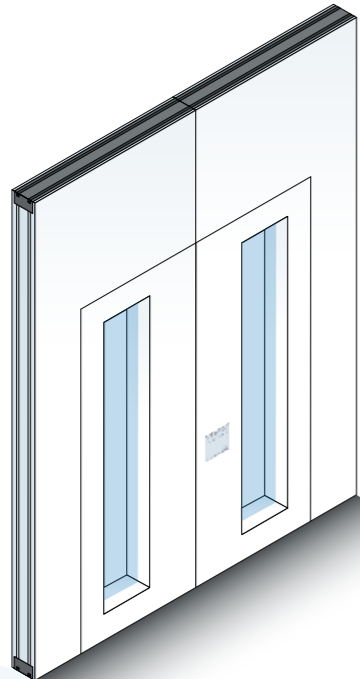

Panel Options

Basic Panel

Max Glazed Panel
With maximum sized optional
vision panel

Full Height Pass Door
Permanently hinged to wall jamb

Double Inset Pass Door
(DIPD)

Double Inset Pass Door
(DIPD) With optional bespoke
vision panels

Telescopic End
Closure Panel
(TE)

Full Height Pass Door
(FHPD) Permanently hinged to wall
jamb, with optional bespoke
vision panel

Inset Pass Door
(IPD)

Inset Pass Door
(IPD) With optional bespoke
vision panel

Junction Panel T
(JPT)

Junction Panel L
(JPL)

Capped End Panel
For schemes specified with
open ended division