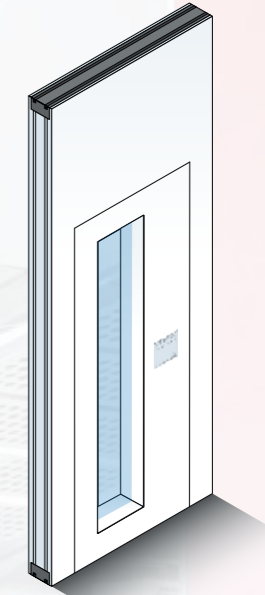

Panel Options

Basic Panel

Max Glazed Panel
With maximum sized optional
vision panel

Full Height Pass Door
Permanently hinged to wall jamb

Double Inset Pass Door
(DIPD)

Double Inset Pass Door
(DIPD) With optional bespoke
vision panels

Telescopic End
Closure Panel
(TE)

Full Height Pass Door
(FHPD) Permanently hinged to wall
jamb, with optional bespoke
vision panel

Inset Pass Door
(IPD)

Inset Pass Door
(IPD) With optional bespoke
vision panel

Junction Panel T
(JPT)

Junction Panel L
(JPL)

Capped End Panel
For schemes specified with
open ended division