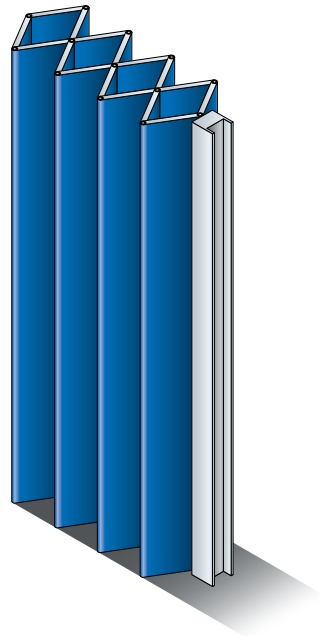

# System Options

## Narrow Stack

The width of the curtain will be approx 255mm when folded back.

## Wide Stack

The width of the curtain will be approx 410mm when folded back.