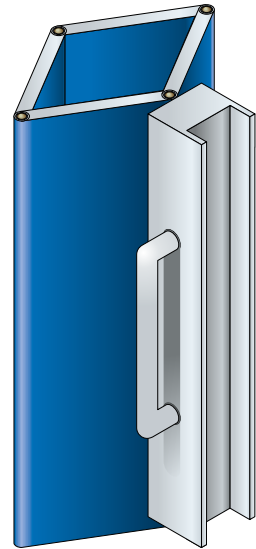

# System Options

## Narrow Stack

The width of the curtain will be approx 255mm when folded back.

## Wide Stack

The width of the curtain will be approx 410mm when folded back.

## Handle & Magnetic Catch

'D' shaped brushed satin anodised aluminium handles with flush magnetic button catches.