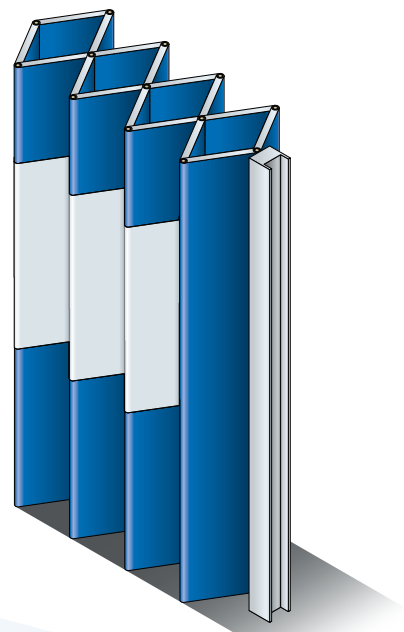

Conventional Latch

Conventional brushed satin anodised aluminium doorknob and latch with the added option of a lock.

Optional Vision Panels

Available with built in vision panels to conform with any health and safety specification. Non Acoustic option only