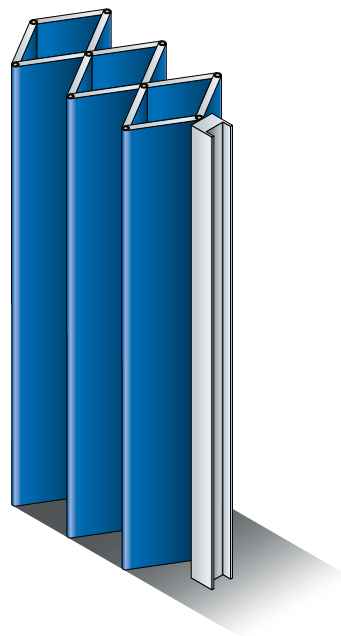

# System Options

## Narrow Stack

The width of the curtain will be approx 255mm when folded back.

## Wide Stack

The width of the curtain will be approx 410mm when folded back.